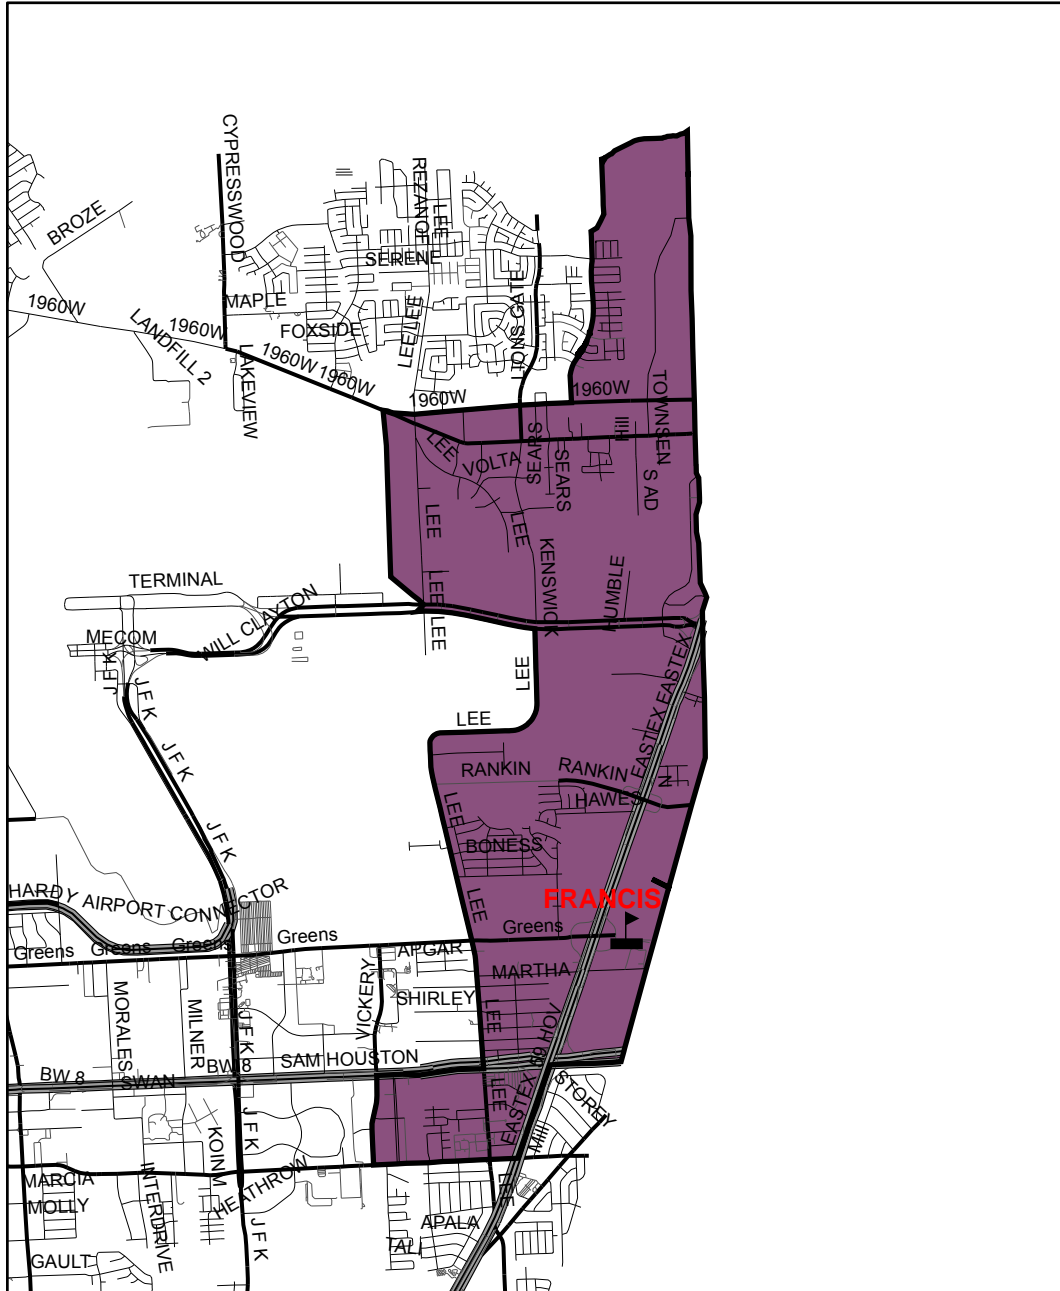

FRANCIS ELEMENTARY

Fall 2018

Elementary Schools

- ANDERSON
- BLACK
- BUSSEY
- CALVERT
- CARAWAY
- CARMICHAEL
- CARROLL
- CARTER
- CONLEY
- CYPRESSWOOD
- DUNN
- ECKERT
- ERMEL
- ESCAMILLA
- FRANCIS
- GOODMAN
- GRAY
- GREENSPPOINT
- HARRIS
- HILL
- JOHNSON
- JONES
- KUJAWA
- MARCELLA
- ODOM
- OGDEN
- OLESON
- ORANGE GROVE
- PARKER
- RAYMOND
- REED
- SAMMONS
- SMITH
- SPENCE
- STEHLIK
- STEPHENS
- THOMPSON
- WILSON
- WORSHAM