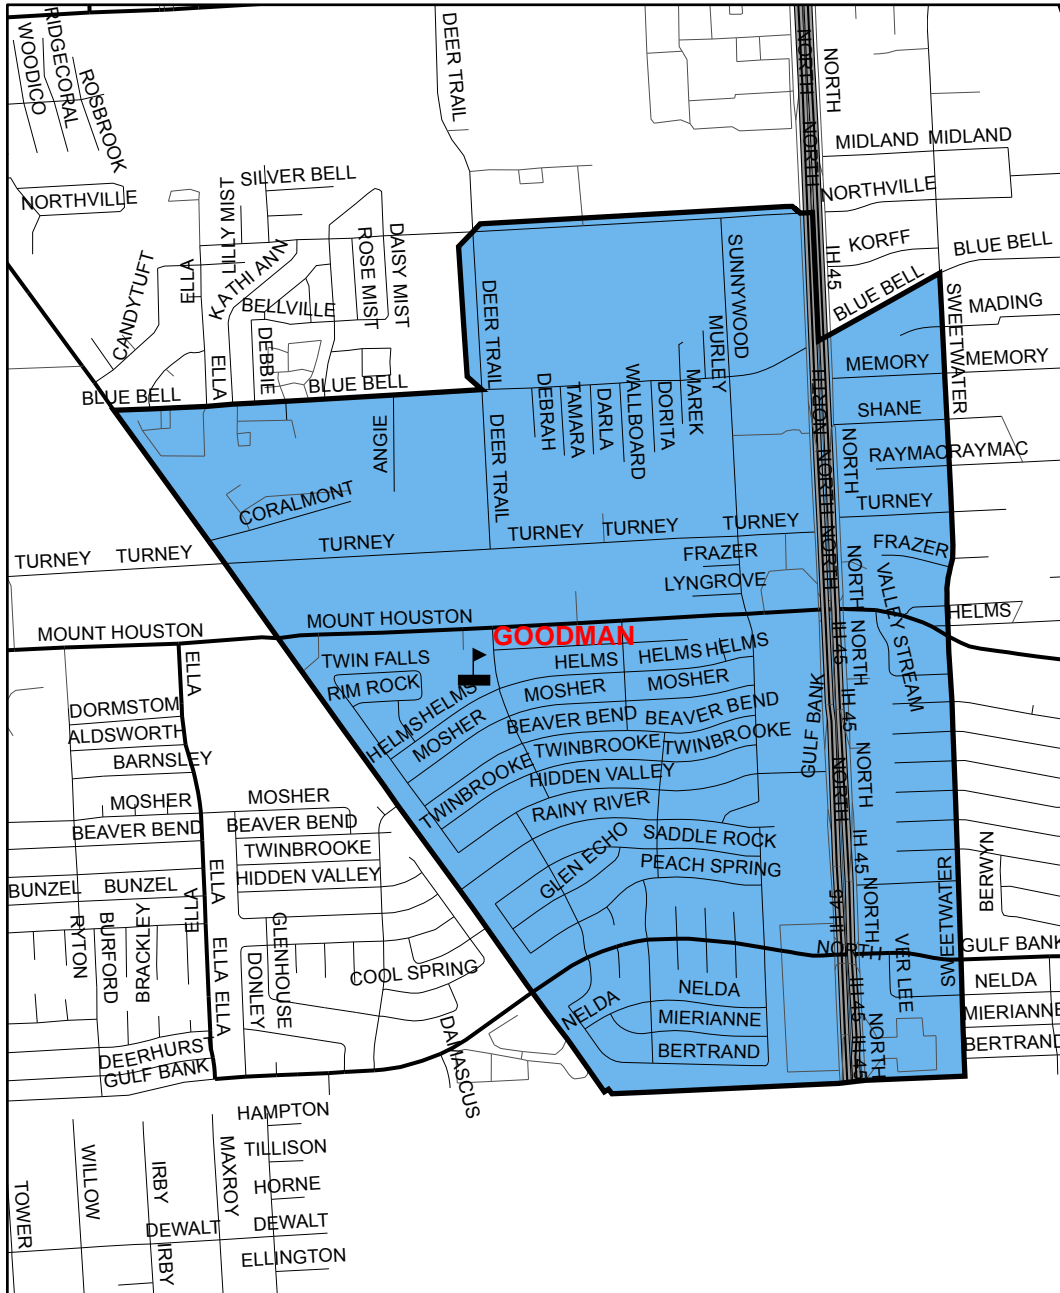

GOODMAN ELEMENTARY

Fall 2018

Elementary Schools

- ANDERSON
- BLACK
- BUSSEY
- CALVERT
- CARAWAY
- CARMICHAEL
- CARROLL
- CARTER
- CONLEY
- CYPRESSWOOD
- DUNN
- ECKERT
- ERMEL
- ESCAMILLA
- FRANCIS
- GOODMAN
- GRAY
- GREENSPPOINT
- HARRIS
- HILL
- JOHNSON
- JONES
- KUJAWA
- MARCELLA
- ODOM
- OGDEN
- OLESON
- ORANGE GROVE
- PARKER
- RAYMOND
- REED
- SAMMONS
- SMITH
- SPENCE
- STEHLIK
- STEPHENS
- THOMPSON
- WILSON
- WORSHAM