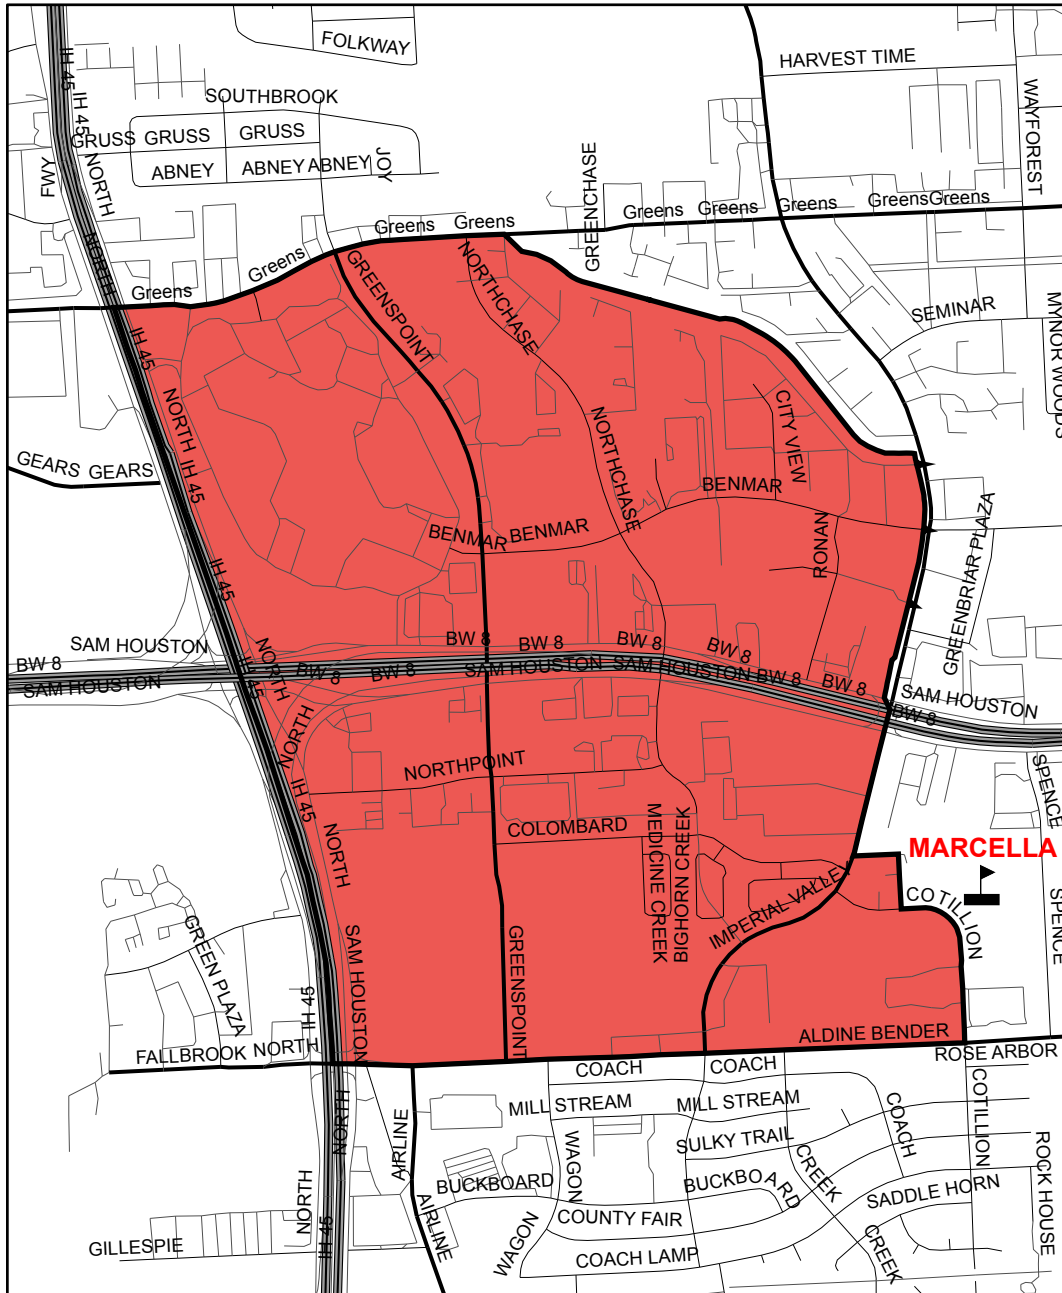

MARCELLA ELEMENTARY

Fall 2018

Elementary Schools

- ANDERSON
- BLACK
- BUSSEY
- CALVERT
- CARAWAY
- CARMICHAEL
- CARROLL
- CARTER
- CONLEY
- CYPRESSWOOD
- DUNN
- ECKERT
- ERMEL
- ESCAMILLA
- FRANCIS
- GOODMAN
- GRAY
- GREENSPOINT
- HARRIS
- HILL
- JOHNSON
- JONES
- KUJAWA
- MARCELLA
- ODOM
- OGDEN
- OLESON
- ORANGE GROVE
- PARKER
- RAYMOND
- REED
- SAMMONS
- SMITH
- SPENCE
- STEHLIK
- STEPHENS
- THOMPSON
- WILSON
- WORSHAM