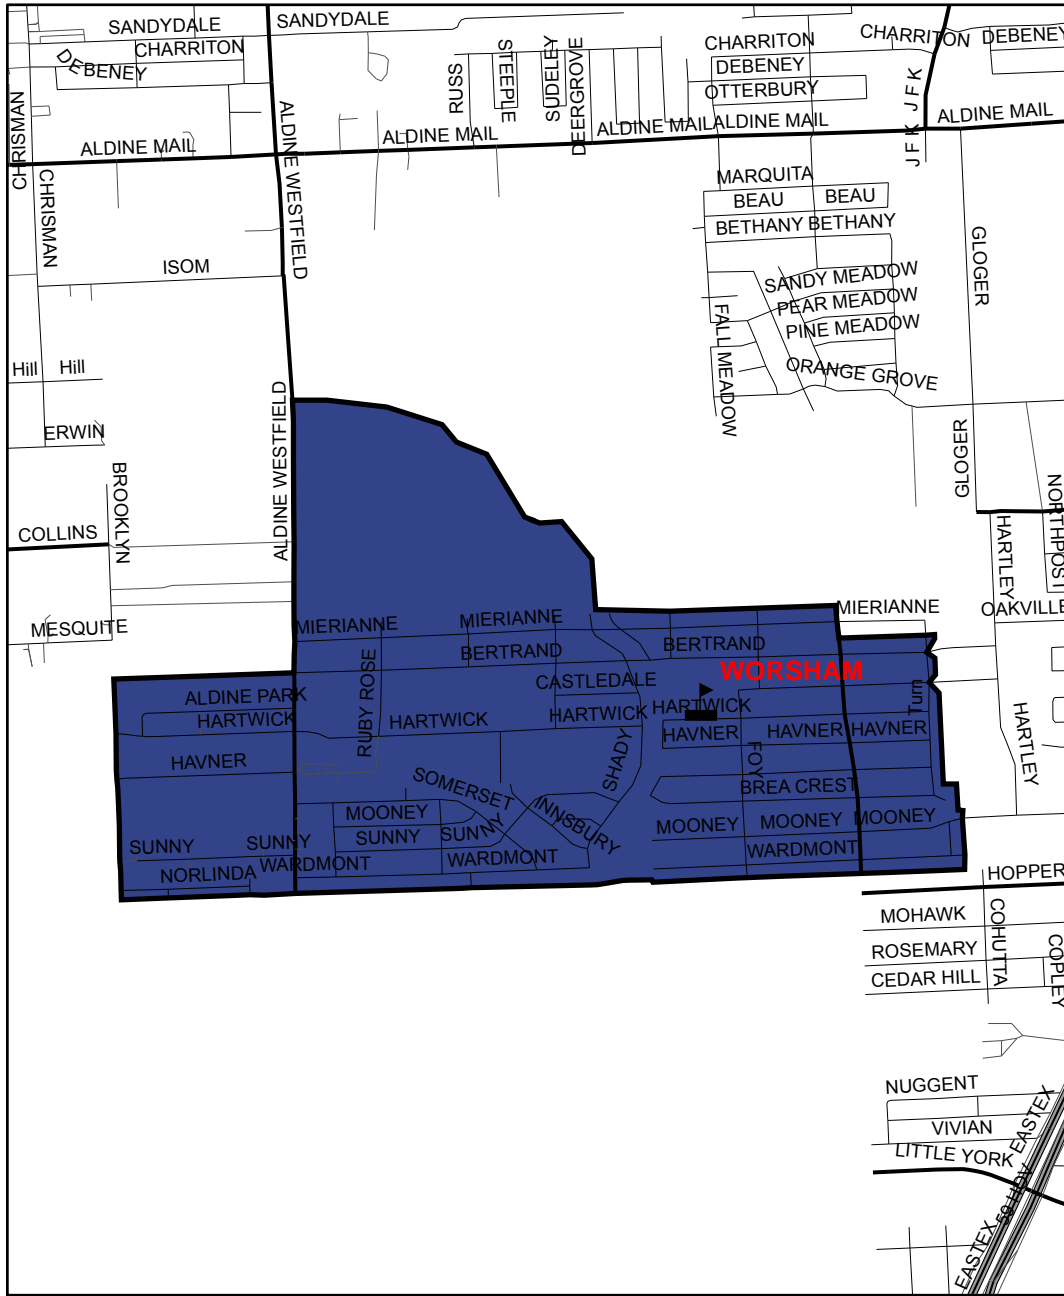

WORSHAM ELEMENTARY

Fall 2018

Elementary Schools

- ANDERSON
- BLACK
- BUSSEY
- CALVERT
- CARAWAY
- CARMICHAEL
- CARROLL
- CARTER
- CONLEY
- CYPRESSWOOD
- DUNN
- ECKERT
- ERMEL
- ESCAMILLA
- FRANCIS
- GOODMAN
- GRAY
- GREENSPPOINT
- HARRIS
- HILL
- JOHNSON
- JONES
- KUJAWA
- MARCELLA
- ODOM
- OGDEN
- OLESON
- ORANGE GROVE
- PARKER
- RAYMOND
- REED
- SAMMONS
- SMITH
- SPENCE
- STEHLIK
- STEPHENS
- THOMPSON
- WILSON
- WORSHAM